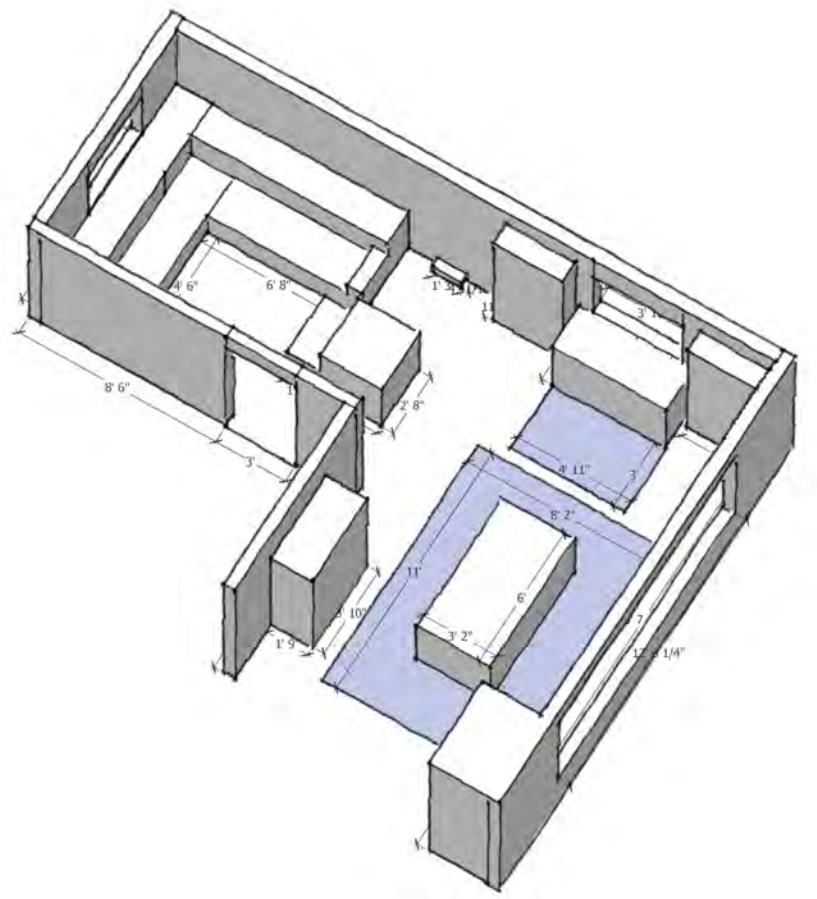

AREA: LIVING/DINING ROOM
SERVICE: SPACE PLANNING

ORIGINAL FLOOR PLAN

KLAFTER
INTERIOR DESIGN

NEW FLOOR PLAN

3D AXONOMETRIC VIEWS

PERSPECTIVES IN DINING ROOM

PERSPECTIVES IN LIVING ROOM

KLAFTER

INTERIOR DESIGN

AREA: LIVING ROOM

SERVICE: WALL TRIM DESIGN

Norwood Lowe's | Delivery to 45213 | Lowe's | Lowe's Credit Center | Order Status | Weekly Ad | Lowe's PRO

Shop | Savings | Installations | DIY & Ideas | What are you looking for today?

Moulding & Millwork / Moulding / Window & Door Moulding

Inteplast Group Building Products 3/8-in x 1-3/8-in x 7-ft Finished Polystyrene Stop
 Item #54280 | Model #59460700032
 Shop Inteplast Group Building Products | ★★★★★ | 4