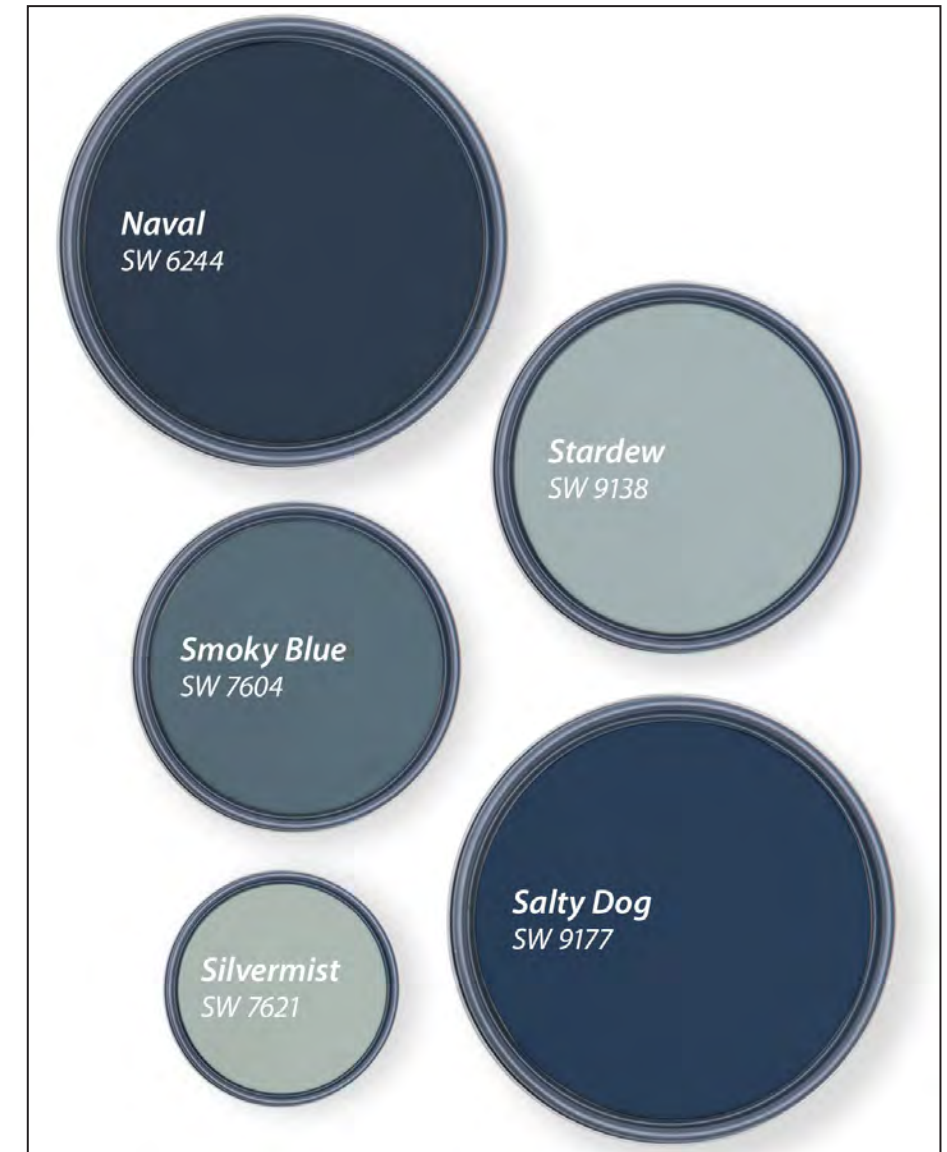

Norwood Lowe's | Delivery to 45213 | Lowe's | Lowe's Credit Center | Order Status | Weekly Ad | Lowe's PRO

Shop | Savings | Installations | DIY & Ideas | What are you looking for today?

Moulding & Millwork / Moulding / Window & Door Moulding

Inteplast Group Building Products 3/8-in x 1-3/8-in x 7-ft Finished Polystyrene Stop
Item #54280 | Model #59460700032
Shop Inteplast Group Building Products | ★★★★★ | 4

$5.98

- Prefinished - does not require painting or staining
- Performs better than wood and MDF moulding in areas with high moisture
- Quick and easy installation - just cut, nail, and install

Pickup: Ready within 3 hrs | Delivery: As soon as Tomorrow

FREE Pickup at Norwood Lowe's | Check Other Stores | 10 in Stock Aisle 48 | Bay 9

1 | Add to Cart

In-use/lifestyle images - accessories not included

Join. Earn. Save. Learn More | Earn points on eligible purchases towards MyLowe's Money

Easy & Free Returns | Return your new, unused item in-store or ship it back to us free of charge. Learn More

length "	length '	7' sticks	segments	sticks per segment	
82	6.833333333	1	6	6	
83	6.916666667	1	4	4	
101	8.416666667	2	2	4	
				14	$83.72

primer	paint	
$22.00	$53.00	$75.00

PRODUCT SELECTION AND PRICING