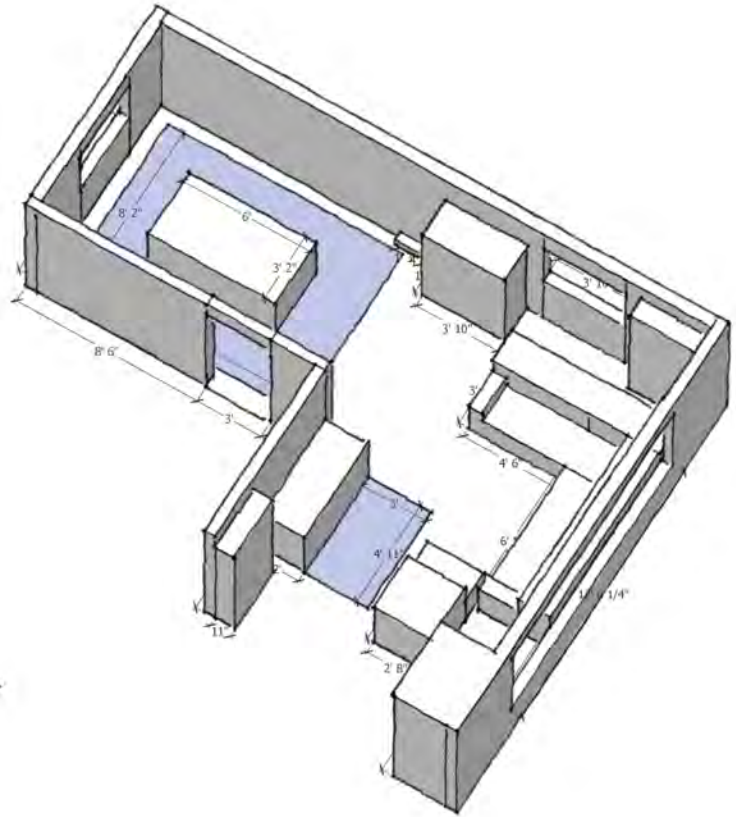

AREA: LIVING/DINING ROOM
SERVICE: SPACE PLANNING

ORIGINAL FLOOR PLAN

KLAFTER
INTERIOR DESIGN

NEW FLOOR PLAN

3D AXONOMETRIC VIEWS

PERSPECTIVES IN DINING ROOM

PERSPECTIVES IN LIVING ROOM

KLAFTER

INTERIOR DESIGN

AREA: LIVING ROOM

SERVICE: WALL TRIM DESIGN

Norwood Lowe's | Delivery to 45213 | Lowe's | Lowe's Credit Center | Order Status | Weekly Ad | Lowe's PRO

Shop | Savings | Installations | DIY & Ideas | What are you looking for today?

Moulding & Millwork / Moulding / Window & Door Moulding

Inteplast Group Building Products 3/8-in x 1-3/8-in x 7-ft Finished Polystyrene Stop
 Item #54280 | Model #59460700032
 Shop Inteplast Group Building Products | ★★★★★ | 4